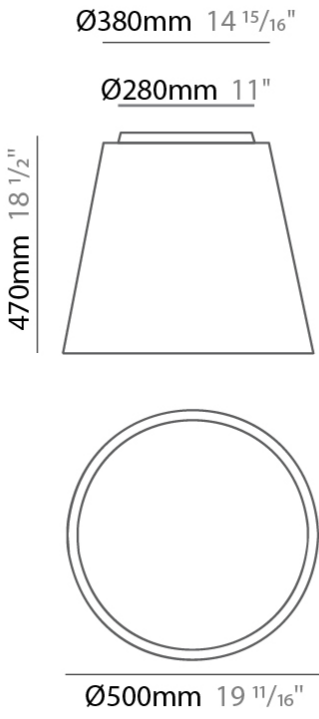

PROJECT
TYPE
SPECIFIER
QUANTITY
DATE

DRUM SURFACE

D112012-

base number   Finish
Options

1. To build a product code in our configurator select the specify button on the base model # product page
2. To build a manual product code on this datasheet choose from the options listed below in blue font and add the suffix to the base model #

GENERAL

Series: Drum
Partner: Ole
Division: Design
Installation: Surface
Product Type: Ceiling Surface
Mounting Location: Ceiling
Light Distribution: Direct

PHYSICAL

Shape: Drum
Diameter (mm): 500
Diameter (in): 19 11/16
Height (mm): 470
Height (in): 18 1/2
Weight (kg): 3.3
Weight (lbs): 7.3
Diffuser: PMMA - Opal
Fixture Finish: BEI / BLK / BLU / COG / DGN / GRY / MRN / MOC / MUS /
OLV / SIL / STN / TER / WHI
Holder Finish: BLK
Fixture Material: Fabric Cord / Metal
Primary Material: Fabric - Recycled
Upon Request: Other fabric cord colors available upon request (see
downloadable finish chart)

ELECTRICAL

Number of Lamps: 3
Lamp Type: LED Retrofit
Lamp Shape: A19
Bulb Included: Bulb Not Included
Max. Wattage Per Lamp (W): 15
Lamp Base: E26
Input Voltage (V): 120
Upon Request: 277Vac / GU24

LED

OPTICAL

RATINGS AND CERTIFICATIONS

Certified By: Certified for North American Standards
IP rating: IP20