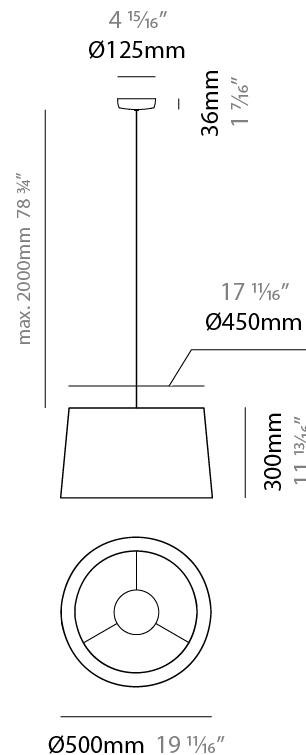

DRUM SUSPENSION

D111060-

base number Finish
Options

1. To build a product code in our configurator select the specify button on the base model # product page
2. To build a manual product code on this datasheet choose from the options listed below in blue font and add the suffix to the base model #

GENERAL

Series: Drum
Partner: Ole
Division: Design
Installation: Suspension
Product Type: Pendant
Mounting Location: Ceiling
Light Distribution: Direct / Indirect

PHYSICAL

Shape: Drum
Diameter (mm): 500
Diameter (in): 19 ¹³/₁₆"
Height (mm): 300
Height (in): 11 ¹³/₁₆"
Max. Overall Height (mm): 2300
Max. Overall Height (in): 90 ⁹/₁₆"
Weight (kg): 2.8
Weight (lbs): 6.2
Fixture Finish: BEI / BLK / BLU / COG / DGN / GRY / MRN / MOC / MUS / OLV / SIL / STN / TER / WHI
Holder Finish: BLK
Fixture Material: Fabric Cord / Metal
Primary Material: Fabric - Recycled
Cable Details: 2000mm Cable
Upon Request: Other fabric cord colors available upon request (see downloadable finish chart) Matte White Holder

ELECTRICAL

Number of Lamps: 1
Lamp Type: LED Retrofit
Lamp Shape: A19
Bulb Included: Bulb Not Included
Max. Wattage Per Lamp (W): 15
Lamp Base: E26
Input Voltage (V): 120
Upon Request: 277Vac / GU24

LED

OPTICAL

RATINGS AND CERTIFICATIONS

Certified By: Certified for North American Standards
IP rating: IP20

PROJECT	_____
TYPE	_____
SPECIFIER	_____
QUANTITY	_____
DATE	_____