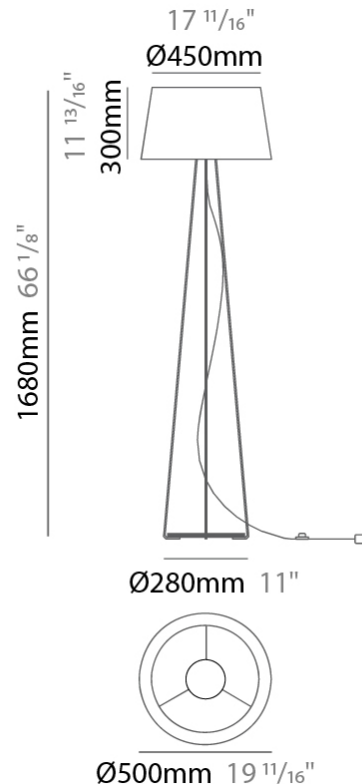

PROJECT
TYPE
SPECIFIER
QUANTITY
DATE

DRUM PORTABLE

D114009-

base number   Finish
Options

1. To build a product code in our configurator select the specify button on the base model # product page
2. To build a manual product code on this datasheet choose from the options listed below in blue font and add the suffix to the base model #

GENERAL

Series: Drum
Partner: Ole
Division: Design
Installation: Portable
Product Type: Floor
Mounting Location: Floor
Light Distribution: Direct / Indirect

PHYSICAL

Shape: Drum
Diameter (mm): 500
Diameter (in): 19 ¹¹/₁₆
Height (mm): 1680
Height (in): 66 ¹/₈
Weight (kg): 6
Weight (lbs): 13.2
Diffuser: Cord Shade - Beige / Black / Blue / Brown / Dark Green / Green / Gray / Lithium / Maroon / Marsala / Red / Silver / Stone / White
Fixture Finish: [GWT](#)
Fixture Material: Fabric Cord / Metal
Primary Material: Fabric - Recycled

ELECTRICAL

Number of Lamps: 1
Lamp Type: LED Retrofit
Lamp Shape: A19
Bulb Included: Bulb Not Included
Max. Wattage Per Lamp (W): 15
Lamp Base: E26
Input Voltage (V): 120
Upon Request: 277Vac / GU24

LED

OPTICAL

RATINGS AND CERTIFICATIONS

Certified By: Certified for North American Standards
IP rating: IP20