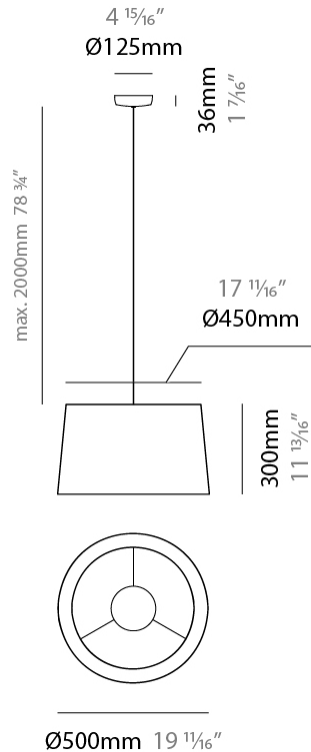

DRUM SUSPENSION

D111060-

base number   Finish Options   Finish Options

1. To build a product code in our configurator select the specify button on the base model # product page
2. To build a manual product code on this datasheet choose from the options listed below in blue font and add the suffix to the base model #

GENERAL

Series: Drum
Brand: Ole
Division: Design
Mounting Type: Suspension
Mounting Location: Ceiling
Subcategory: Up/Down Light

PHYSICAL

Shape: Drum
Diameter (mm): 500
Diameter (in): 19 11/16
Height (mm): 300
Height (in): 11 13/16
Max. Overall Height (mm): 2300
Max. Overall Height (in): 90 9/16
Light Distribution: Direct / Indirect
Weight (kg): 2.8
Weight (lbs): 6.2
Fixture Finish: BEI / BLK / BLU / COG / DGN / GRY / MRN / MOC / MUS / OLV / SIL / STN / TER / WHI
Holder Finish: BLK
Fixture Material: Fabric Cord / Metal
Cable Details: 2000mm Cable
Upon Request: Other fabric cord colors available upon request (see downloadable finish chart)

ELECTRICAL

Number of Lamps: 1
Lamp Type: LED Retrofit
Lamp Shape: A19
Bulb Included: Bulb Not Included
Max. Wattage Per Lamp (W): 15
Lamp Base: E26
Input Voltage (V): 120
Upon Request: 277Vac / GU24

LED

OPTICAL

RATINGS AND CERTIFICATIONS

Certified By: Certified for North American Standards
IP rating: IP20